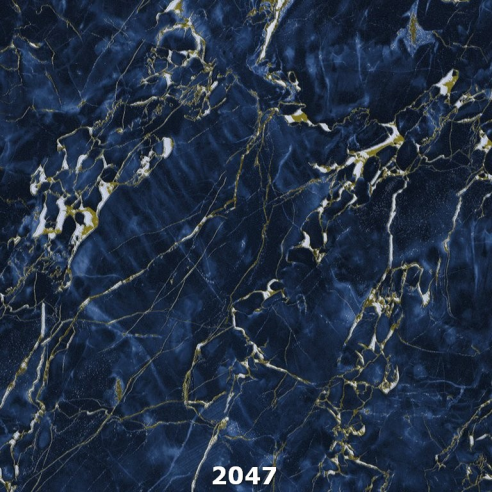

2031

2032

2033

2034

2035

2036

2038

2039

2040

2041

2042

2043

A close-up photograph of a weathered wooden surface. The wood grain is visible, showing a mix of light and dark brown tones. A prominent vertical crack runs down the center of the image. To the left of the crack, there is a knot hole. The surface appears rough and aged. The number '2044' is printed in white at the bottom center.

2044

2045

2046

2047

2048

2049

2050

2051

2052

2053

2054

2055

2056

2057

2058

2059