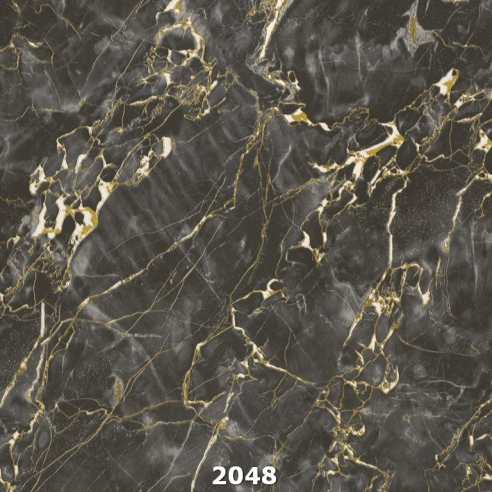

2031

2032

2033

2034

2035

2036

2038

2039

2040

2041

2042

2043

A close-up photograph of a weathered wooden surface. The wood grain is visible, showing a mix of light and dark brown tones. A prominent vertical crack runs down the center of the image. To the left of the crack, there is a knot hole. The surface appears rough and aged. The number '2044' is printed in white at the bottom center.

2044

2045

2046

2047

2048

2049

2050

2051

2052

2053

2054

2055

2056

2057

2058

2059