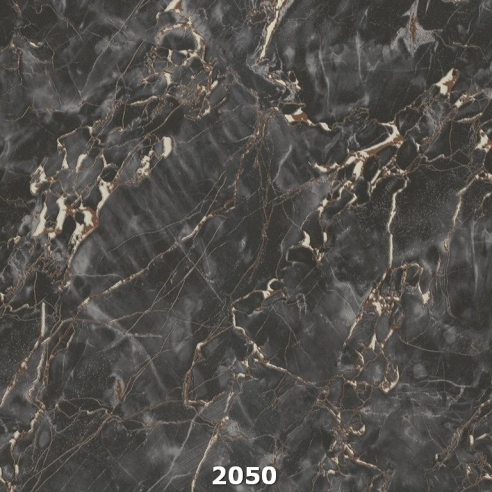

2040

2041

2042

2043

A close-up photograph of a weathered wooden surface. The wood grain is visible, showing a mix of light and dark brown tones. A prominent vertical crack runs down the center of the image. To the left of the crack, there is a knot hole. The surface appears rough and aged. The number '2044' is printed in white at the bottom center.

2044

2045

2046

2047

2048

2049

2050

2051

2052

2053

2054

2055

2056

2057

2058

2059