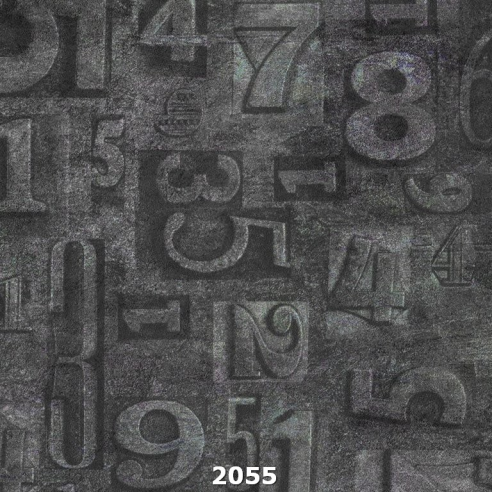

2040

2041

2042

2043

A close-up photograph of a weathered wooden surface. The wood grain is visible, showing a mix of light and dark brown tones. A prominent vertical crack runs down the center of the image. To the left of the crack, there is a knot hole. The surface appears rough and aged. The number '2044' is printed in white at the bottom center.

2044

2045

2046

2047

2048

2049

2050

2051

2052

2053

2054

2055

2056

2057

2058

2059