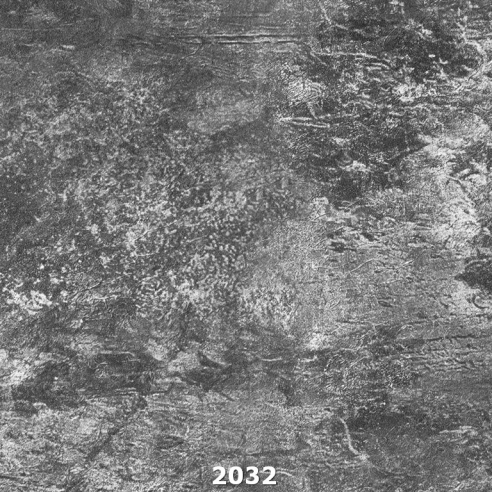

2023

2024

2025

2026

2027

2028

2029

2030

2031

2032

2033

2034

2035

2036

2038

2039

2040

2041

2042

2043

A close-up photograph of a weathered wooden surface. The wood grain is visible, showing a mix of light and dark brown tones. A prominent vertical crack runs down the center of the image. To the left of the crack, there is a knot hole. The surface appears rough and aged. The number '2044' is printed in white at the bottom center.