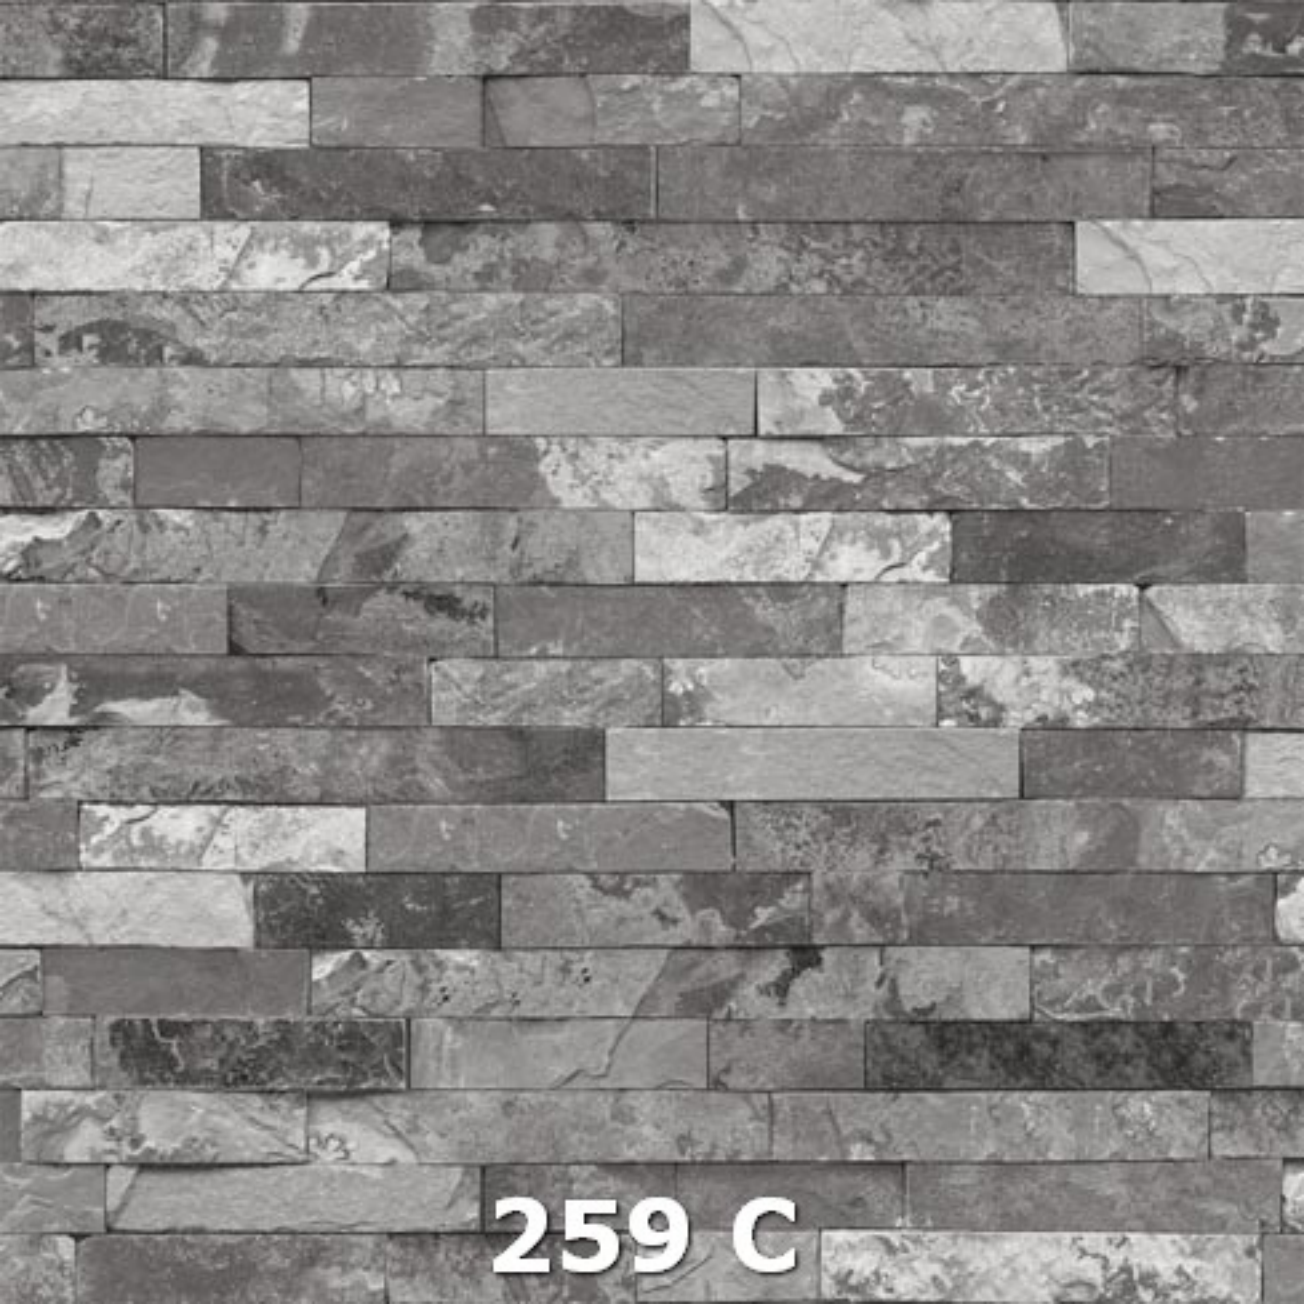

207 B

257 A

257 B

257 C

A close-up view of a wall covered in stacked stone tiles. The tiles are rectangular and arranged in a staggered pattern. The colors range from light tan and beige to dark brown and charcoal grey, with some tiles showing natural stone textures and veining. The overall appearance is rustic and textured.

259 A

259 B

259 C

259 D

320 A

The image shows a close-up of a brown, tufted leather surface. The pattern consists of a grid of diamond-shaped sections, each with a central button or tuft. The leather has a smooth, slightly glossy finish, and the lighting creates subtle gradients of brown across the surface, highlighting the texture and the shadows between the tufts.

320 B

320 C

320 D

The image shows a close-up of a dark green, tufted leather surface. The pattern consists of a grid of diamond shapes, each formed by four lines meeting at a central point. At each of these central points, there is a small, circular tuft or button. The leather has a smooth, slightly glossy finish, and the lighting creates subtle gradients of green across the surface, highlighting the texture and the three-dimensional quality of the tufting.

320 E

1005 A

The image shows a close-up of a wall covered in stacked stone tiles. The tiles are rectangular and layered in a staggered pattern, creating a textured, three-dimensional appearance. The color palette is earthy, featuring various shades of grey, taupe, and brown. The lighting is even, highlighting the natural grain and irregular edges of the stone.